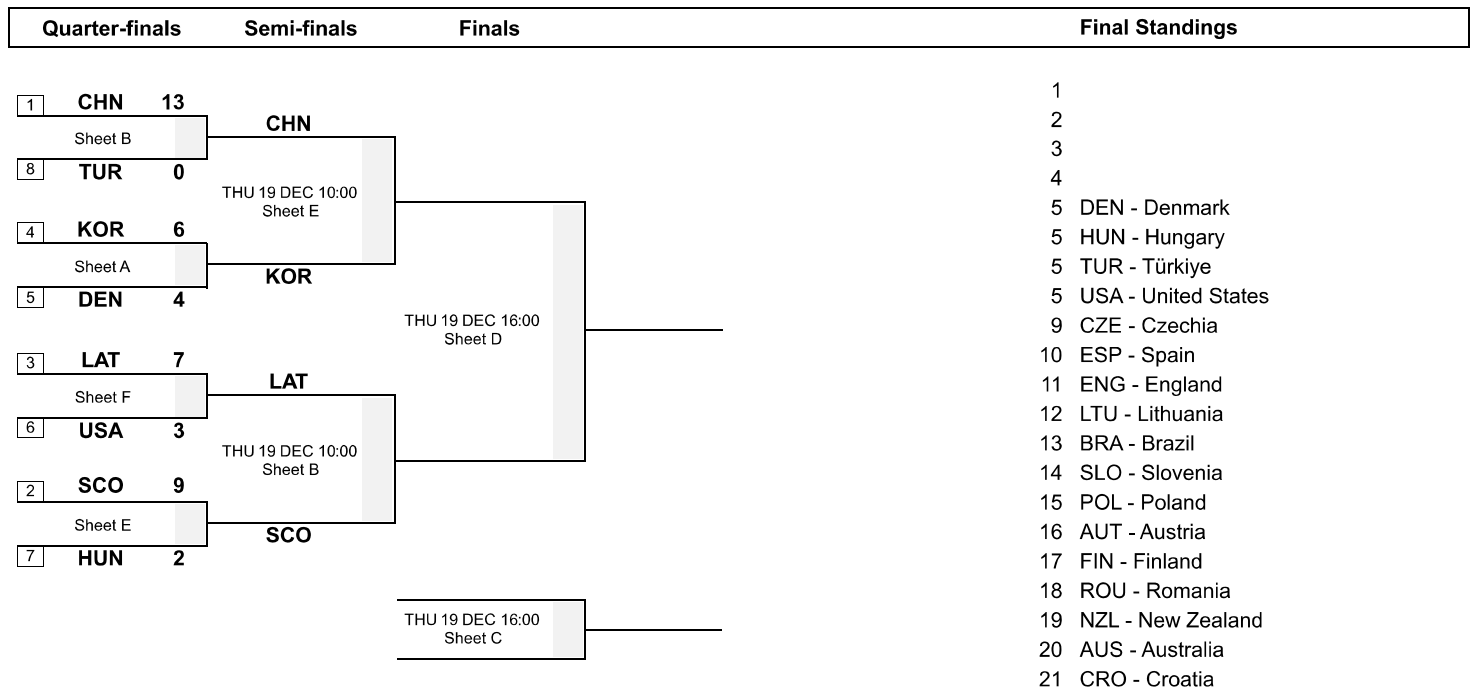

Competition Summary

Merged Group Standings

Rank	Team	Round Robin Results			Rank	Team	Round Robin Results		
		Group	Rank	DSC			Group	Rank	DSC
1	CHN - China	B	1	43.32cm	12	LTU - Lithuania	C	4	108.90cm
2	SCO - Scotland	A	1	52.93cm	13	BRA - Brazil	A	5	43.51cm
3	LAT - Latvia	C	1	53.75cm	14	SLO - Slovenia	B	5	77.03cm
4	KOR - Korea	C	2	34.52cm	15	POL - Poland	C	5	87.15cm
5	DEN - Denmark	A	2	44.58cm	16	AUT - Austria	C	6	89.78cm
6	USA - United States	B	2	48.91cm	17	FIN - Finland	A	6	130.19cm
7	HUN - Hungary	B	3	51.39cm	18	ROU - Romania	B	6	150.53cm
8	TUR - Türkiye	A	3	54.00cm	19	NZL - New Zealand	C	7	92.13cm
9	CZE - Czechia	C	3	72.12cm	20	AUS - Australia	A	7	116.22cm
10	ESP - Spain	B	4	43.13cm	21	CRO - Croatia	B	7	143.94cm
11	ENG - England	A	4	104.03cm					

Play-offs Bracket

Legend:

~ Colour assignment subject to change
LSF Loser of semi-final
WSF Winner of semi-final

DSC Draw Shot Challenge
Q Qualified for the play-offs

EE Extra End
wn Number of wins (n) against tied teams